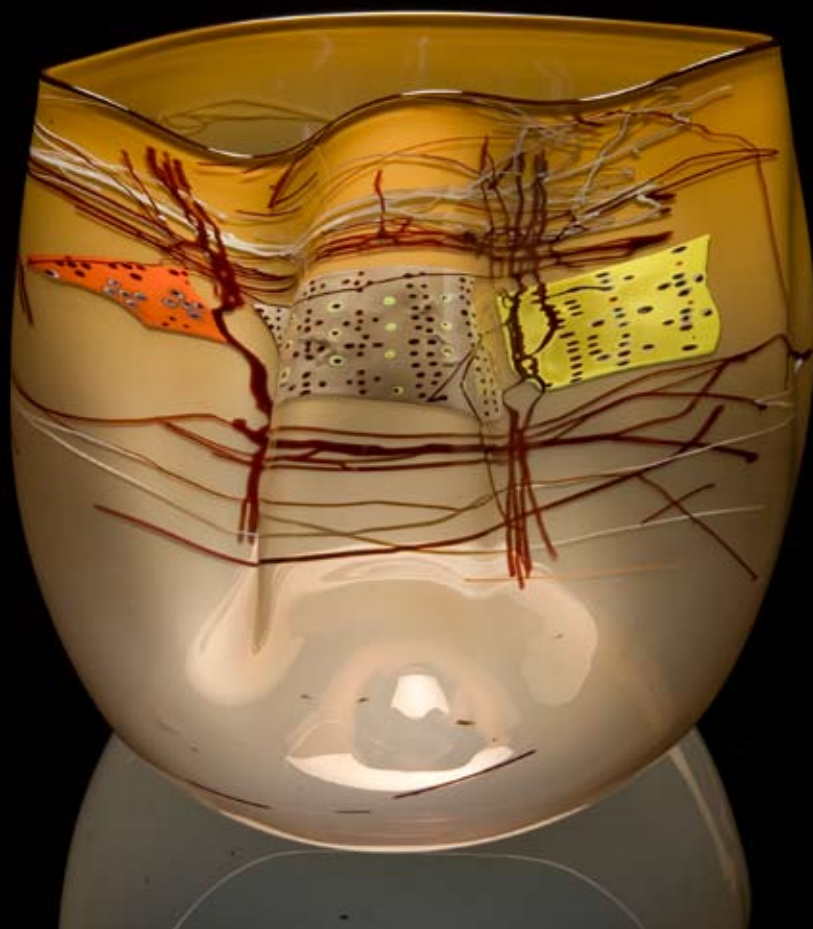

CHIHULY

HOLSTEN GALLERIES
SOFA CHICAGO 2008

Holsten Galleries is very proud to be offering its 11th annual one-person Chihuly exhibition at SOFA-Chicago. This year we are celebrating the 30th anniversary of the gallery and 25 years of representation of Dale's work. As in past years, the exhibition will include architectural installations, individual sculptures and drawings. This year we are showing four new exciting Chandeliers. A large part of the exhibition will concentrate on new Tabac Basket pieces. This series premiered this summer at Chihuly's acclaimed one-person show at the DeYoung Museum in San Francisco. We look forward to this being perhaps our most exciting Chihuly exhibition in Chicago.

Tabac Basket Set with Drawing Shards and Oxblood Body Wraps 11 x 26 x 24"

Tabac Basket with Drawing Shards and Oxblood Body Wrap 13 x 9 x 7"

Tabac Basket Grouping with Drawing Shards and Oxblood Body Wraps

Tabac Basket with Drawing Shards and Oxblood Body Wrap 7 x 9 x 9"

Tabac Basket with Drawing Shards and Bronze Lip Wrap 7 x 8 x 8"

Tabac Basket with Drawing Shards and Oxblood Body Wrap 7 x 9 x 9"

Tabac Basket with Drawing Shards and Oxblood Body Wrap 10 x 11 x 12"

Tabac Basket with Drawing Shard and Oxblood Body Wrap 10 x 11 x 11"

CHIHULY

HOLSTEN GALLERIES
SOFA CHICAGO 2008

3 Elm Street
Stockbridge, MA 01262

www.holstengalleries.com
413.298.3044

Tabac Baskets Drawing 30 x 22"