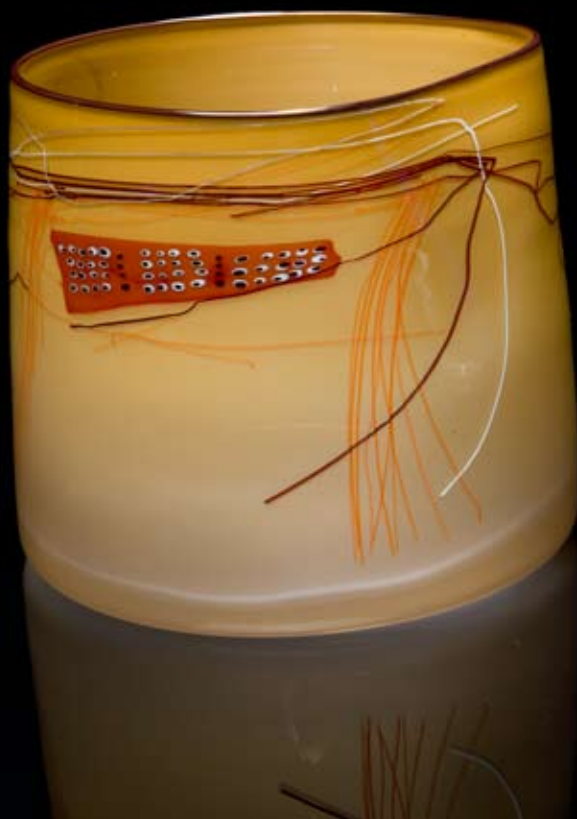

CHIHULY

HOLSTEN GALLERIES
SOFA CHICAGO 2008

Holsten Galleries is very proud to be offering its 11th annual one-person Chihuly exhibition at SOFA-Chicago. This year we are celebrating the 30th anniversary of the gallery and 25 years of representation of Dale's work. As in past years, the exhibition will include architectural installations, individual sculptures and drawings. This year we are showing four new exciting Chandeliers. A large part of the exhibition will concentrate on new Tabac Basket pieces. This series premiered this summer at Chihuly's acclaimed one-person show at the DeYoung Museum in San Francisco. We look forward to this being perhaps our most exciting Chihuly exhibition in Chicago.

Golden Brown Tabac Basket Set with Drawing Shards and Oxblood Body Wraps 9 x 21 x 19"

Tabac Basket Set with Drawing Shards and Oxblood Body Wraps 18 x 22 x 14"

Tabac Basket with Drawing Shard and Oxblood Body Wraps 14 x 12 x 13"

Tabac Basket Set with Drawing Shards and Oxblood Body Wraps 11 x 26 x 24"

Tabac Basket with Drawing Shards and Oxblood Body Wrap 13 x 9 x 7"

Tabac Basket Grouping with Drawing Shards and Oxblood Body Wraps

Tabac Basket with Drawing Shards and Oxblood Body Wrap 7 x 9 x 9"

Tabac Basket with Drawing Shards and Bronze Lip Wrap 7 x 8 x 8"

Tabac Basket with Drawing Shards and Oxblood Body Wrap 7 x 9 x 9"

Tabac Basket with Drawing Shards and Oxblood Body Wrap 10 x 11 x 12"