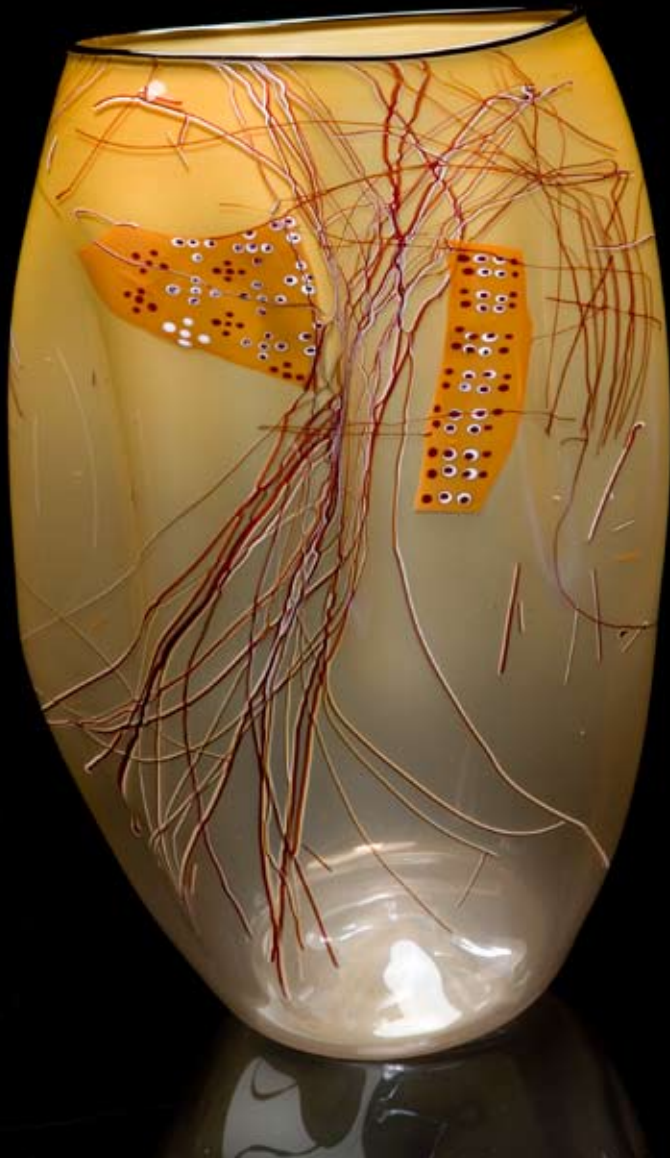

CHIHULY

HOLSTEN GALLERIES
SOFA CHICAGO 2008

Holsten Galleries is very proud to be offering its 11th annual one-person Chihuly exhibition at SOFA-Chicago. This year we are celebrating the 30th anniversary of the gallery and 25 years of representation of Dale's work. As in past years, the exhibition will include architectural installations, individual sculptures and drawings. This year we are showing four new exciting Chandeliers. A large part of the exhibition will concentrate on new Tabac Basket pieces. This series premiered this summer at Chihuly's acclaimed one-person show at the DeYoung Museum in San Francisco. We look forward to this being perhaps our most exciting Chihuly exhibition in Chicago.

Golden Brown Tabac Basket Set with Drawing Shards and Oxblood Body Wraps 9 x 21 x 19"

Tabac Basket Set with Drawing Shards and Oxblood Body Wraps 18 x 22 x 14"

Tabac Basket with Drawing Shard and Oxblood Body Wraps 14 x 12 x 13"

Tabac Basket Set with Drawing Shards and Oxblood Body Wraps 11 x 26 x 24"

Tabac Basket with Drawing Shards and Oxblood Body Wrap 13 x 9 x 7"

Tabac Basket Grouping with Drawing Shards and Oxblood Body Wraps

Tabac Basket with Drawing Shards and Oxblood Body Wrap 7 x 9 x 9"

Tabac Basket with Drawing Shards and Bronze Lip Wrap 7 x 8 x 8"

Tabac Basket with Drawing Shards and Oxblood Body Wrap 7 x 9 x 9"

Tabac Basket with Drawing Shards and Oxblood Body Wrap 10 x 11 x 12"